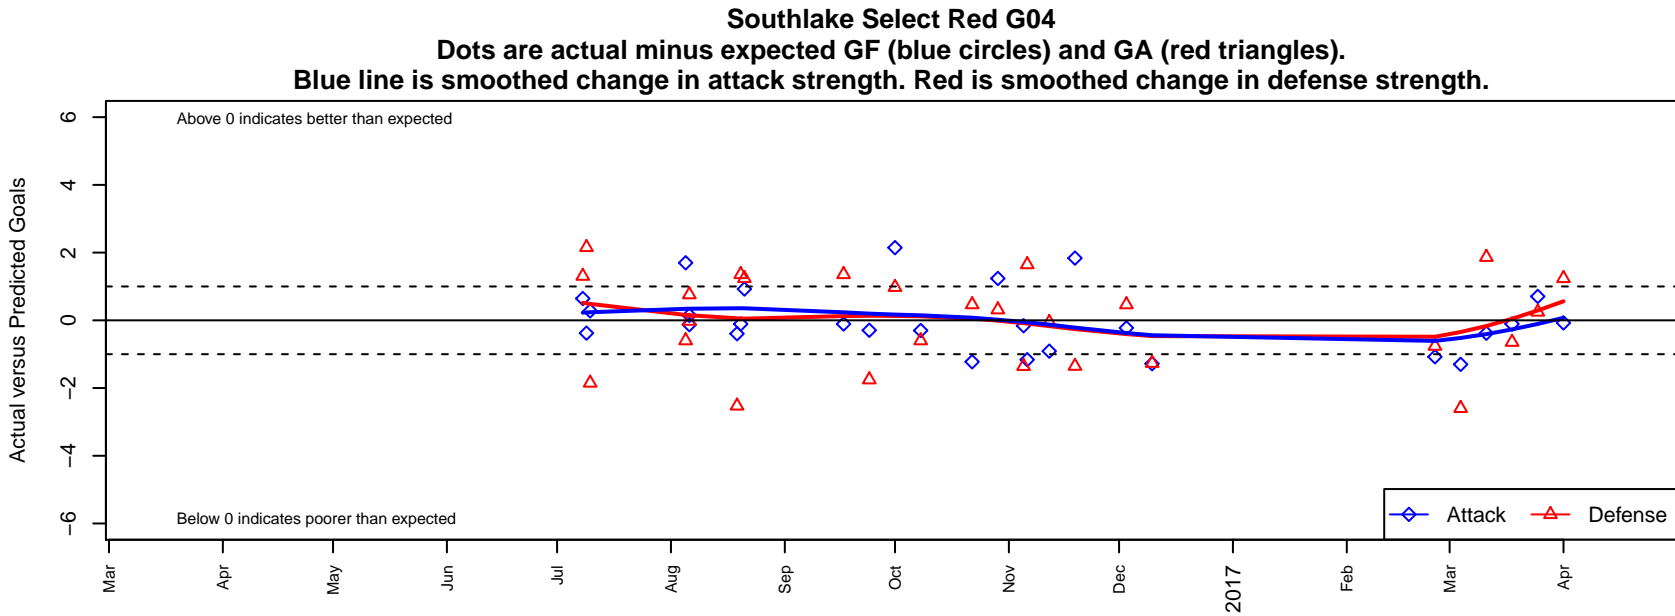

# Southlake Select Red G04

Southlake Select  
 Renton, WA  
 G04 total strength=479  
 attack=0.42 defense=0.26  
 fall league = NPSL Div 3 (04) U13  
 spr league = Spr NPSL (04) Div 3 U13  
 notes= was SCORE

**attack and defense variance (black dot)  
relative to other teams  
and top 10 in region**

**attack and defense rating  
relative to others at age  
and all opponents in last 13 months**

**Performance relative to 13 month average**